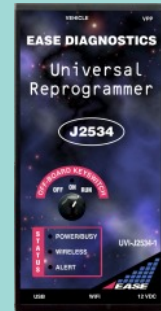

With the EWINS (EASE Wireless INtegrated System) from EASE Diagnostics, we've created three systems that combine the power of our Award Winning PC Scan Tool, Ultimate PC Scope, and J2534 Universal Vehicle Reprogrammer, to give you the most powerful diagnostic arsenal ever made! You can scan, scope and/or reflash using a single system - helping you make accurate vehicle repairs the first time. No tool will ever replace a Master Diagnostician - but EASE is working harder to help make your job easier.

Great Add-On: Order a Laptop (Z-LAPTOP-1) from EASE with your EWINS package and the laptop will arrive with the EASE software installed and ready to go!

**GM, Ford & Chrysler
PC Scan Tool**

**Wireless Vehicle
Interface**

PC Scope

**J2534
Reprogrammer**

PC Scan Tool & PC Scope Package

Order: EWINS-A-06

Includes GM, Ford and Chrysler Enhanced Powertrain/Air Bag/ABS/Body PC Scan Tool Package, Wireless Vehicle Interface and Automotive PC Scope Diagnostic Kit

PC Scan Tool & J2534 Reprogrammer Package

Order: EWINS-B-06

Includes GM, Ford and Chrysler Enhanced Powertrain/Air Bag/ABS/Body PC Scan Tool and J2534 On-Board Reprogramming Kit with Wireless Card

PC Scan Tool, J2534 Reprogrammer & PC Scope Package