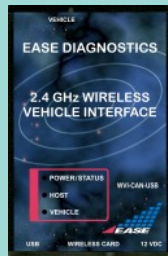

**Wireless Vehicle
Interface**